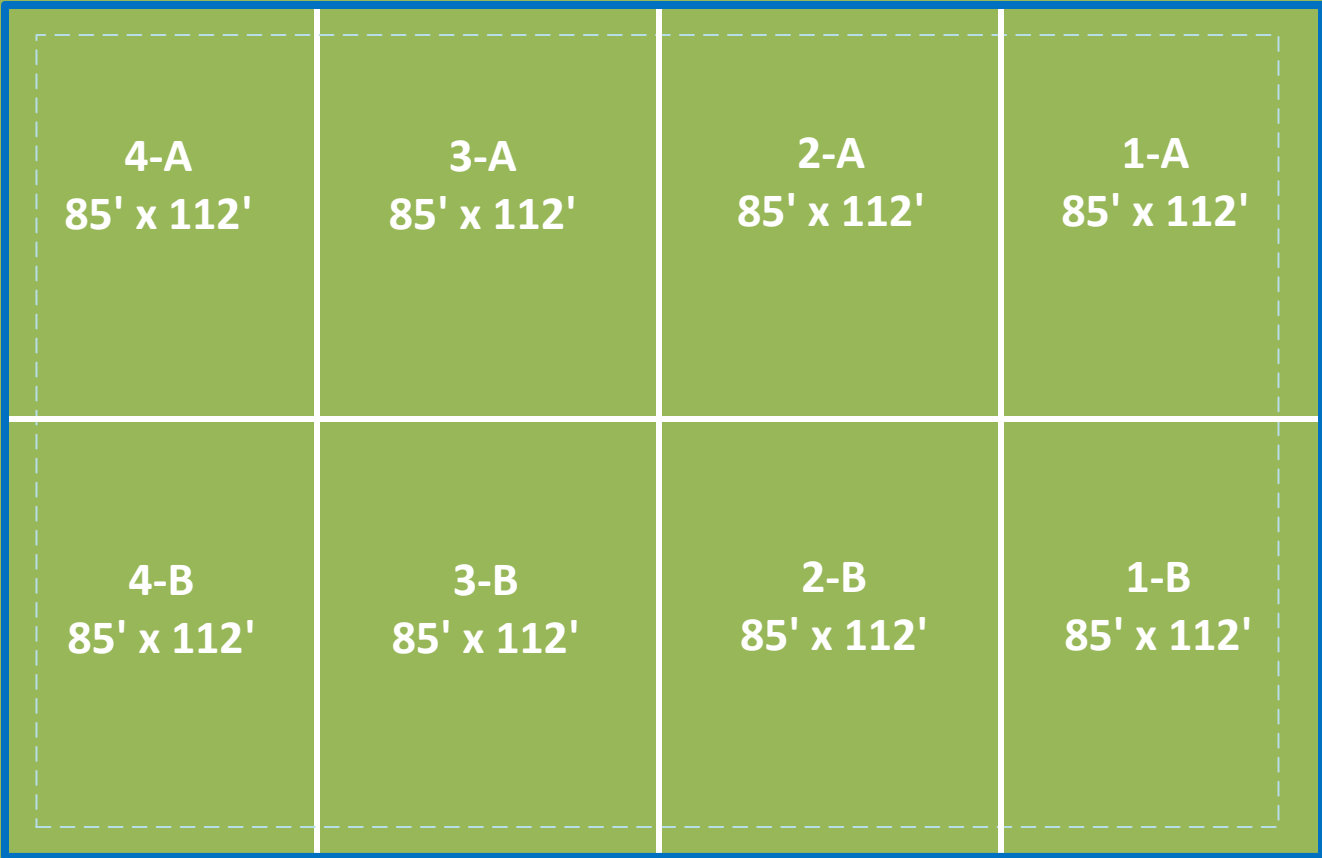

# South Field

Practice Time  
6pm – 7pm

North Fields

Oil Fields

4-A 75' x 85'	3-A 75' x 85'	2-A 75' x 85'	1-A 75' x 85'
4-B 75' x 85'	3-B 75' x 85'	2-B 75' x 85'	1-B 75' x 85'
4-C 75' x 85'	3-C 75' x 85'	2-C 75' x 85'	1-C 75' x 85'

# South Field

Practice Time  
7pm – 8:30pm

North Fields

Oil Fields

South Fairfax Ave

 Practice Field Area  
 Game Field Area